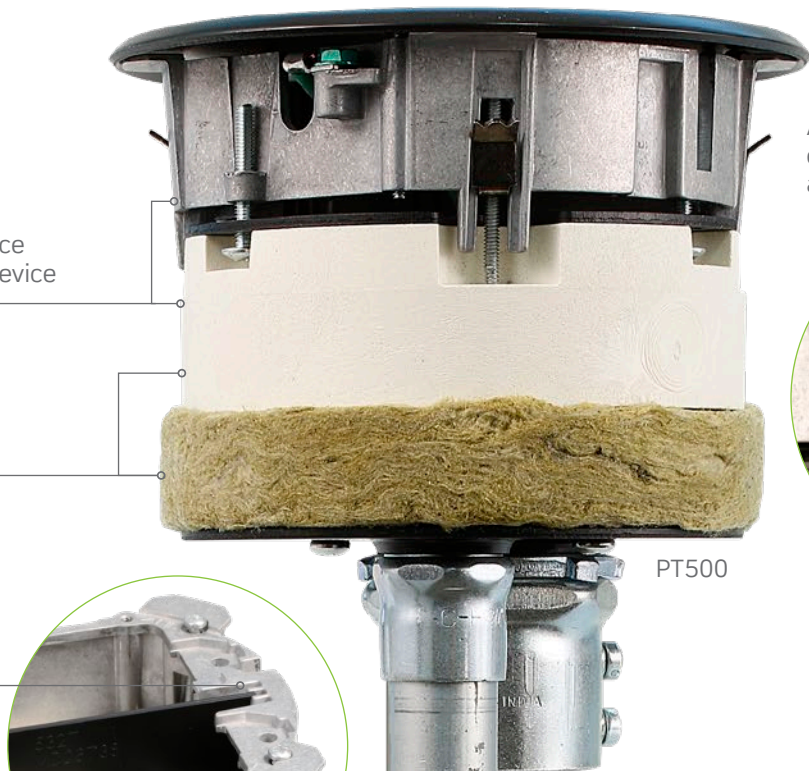

Installing simplified
across the whole line

Ease of Installation

1. Easy removals with adjustable anchoring clips
2. Self-leveling up to 4 degrees
3. Leveling ring adjusts up to 3/4" after installation
4. Pre-wired poke-through devices
5. Pre-wired terminal blocks for pop-up devices
6. Rotating flange adjusts to finished floor height

5" Poke-Through Floor Boxes

FOR USE WITH THESE FLOOR FINISHES: WOOD • TILE • VINYL • TERRAZZO • CARPET • CONCRETE

EXCEEDS UL SCRUB
WATER TESTING

Self-leveling: two-piece
construction levels device
up to 4-degrees

Intumescent fire
block & insulation
provide 2+ hours of
fire-rating

Low voltage
divider slots adjust
to accommodate
different device
sizes

Pre-installed
gaskets & ground wire
speed installation

Adjustable anchoring clips
ease removal for inspections,
adjustments and repairs

PT500

Removable,
threaded conduit
connections

PRE-WIRED VERSIONS

Four 20 Amp receptacles and four Quickport®
inserts (blank inserts also included)

Pre-Wired
(Door-in-Door Style)
PT544

**INDUSTRY-EXCLUSIVE
DOOR-IN-DOOR DESIGN**
hides flip lids and maintains
flush, clean appearance
even when in use