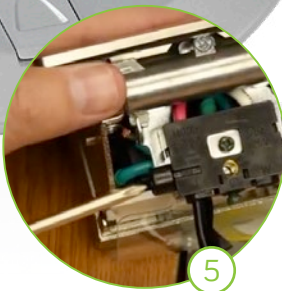

Installing simplified
across the whole line

Ease of Installation

1. Easy removals with adjustable anchoring clips
2. Self-leveling up to 4 degrees
3. Leveling ring adjusts up to 3/4" after installation
4. Pre-wired poke-through devices
5. Pre-wired terminal blocks for pop-up devices
6. Rotating flange adjusts to finished floor height