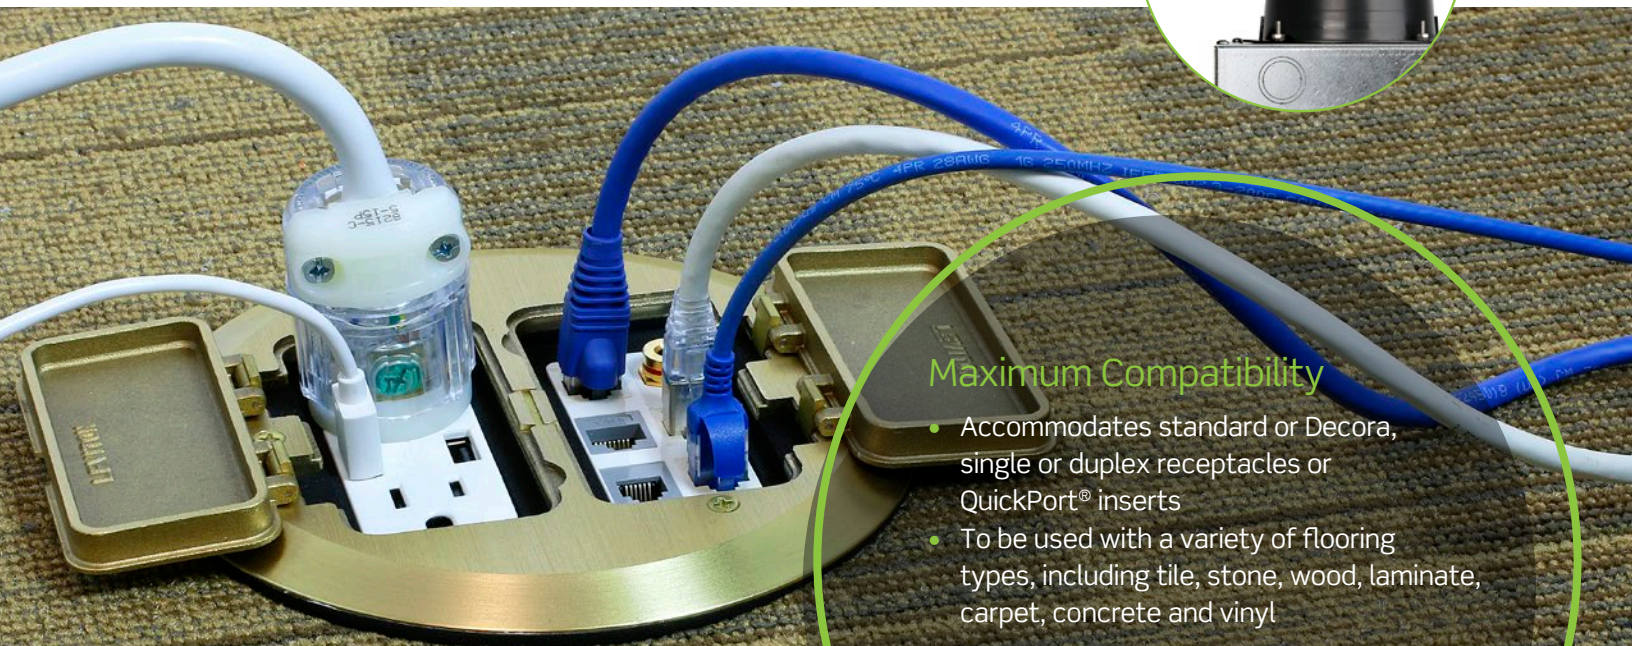

Maximum Compatibility

- Accommodates standard or Decora, single or duplex receptacles or QuickPort® inserts
- To be used with a variety of flooring types, including tile, stone, wood, laminate, carpet, concrete and vinyl