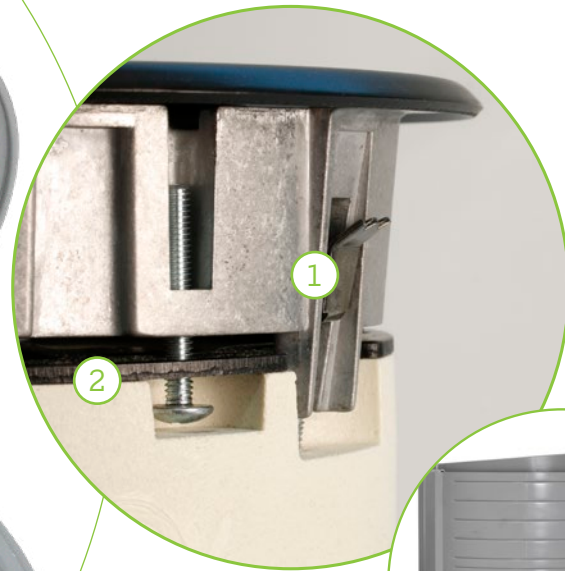

Installing simplified
across the whole line

Ease of Installation

1. Easy removals with adjustable anchoring clips
2. Self-leveling up to 4 degrees
3. Leveling ring adjusts up to 3/4" after installation
4. Pre-wired poke-through devices
5. Pre-wired terminal blocks for pop-up devices
6. Rotating flange adjusts to finished floor height