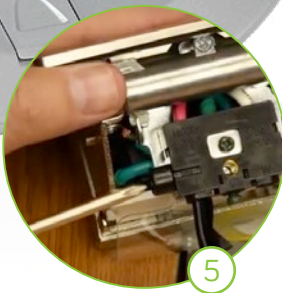

Installing simplified across the whole line

Ease of Installation

1. Easy removals with adjustable anchoring clips
2. Self-leveling up to 4 degrees
3. Leveling ring adjusts up to 3/4" after installation
4. Pre-wired poke-through devices
5. Pre-wired terminal blocks for pop-up devices
6. Rotating flange adjusts to finished floor height