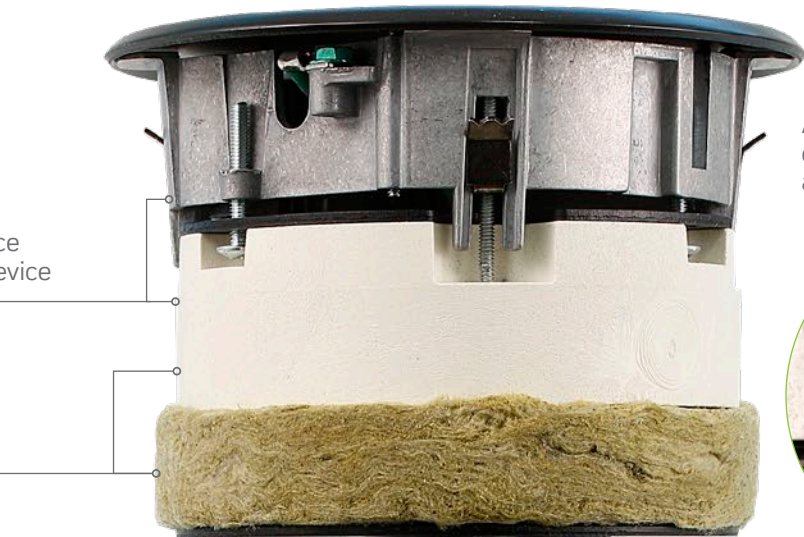

5" Poke-Through Floor Boxes

FOR USE WITH THESE FLOOR FINISHES: WOOD • TILE • VINYL • TERRAZZO • CARPET • CONCRETE

EXCEEDS UL SCRUB WATER TESTING

Self-leveling: two-piece construction levels device up to 4-degrees

Intumescent fire block & insulation provide 2+ hours of fire-rating

Low voltage divider slots adjust to accommodate different device sizes

Pre-installed gaskets & ground wire speed installation

Adjustable anchoring clips ease removal for inspections, adjustments and repairs