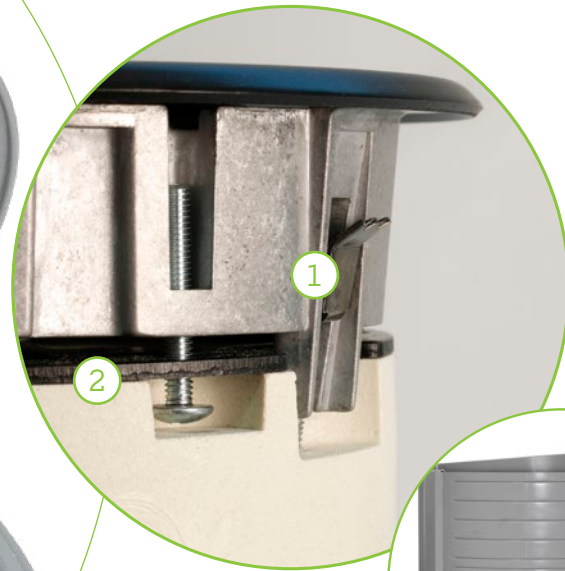

Concrete Floor Box

- For floors on ground level or above
- Ideal for retail, education, office buildings, hospitality, fitness centers, and more
- Floor construction: concrete

Poke-Through Floor Box

- For floors above ground level
- Ideal for multi-dwelling units (MDUs), apartment complexes, office buildings, fitness centers, and more
- Floor construction: concrete

Installing simplified across the whole line

Ease of Installation

1. Easy removals with adjustable anchoring clips
2. Self-leveling up to 4 degrees
3. Leveling ring adjusts up to 3/4" after installation
4. Pre-wired poke-through devices
5. Pre-wired terminal blocks for pop-up devices
6. Rotating flange adjusts to finished floor height